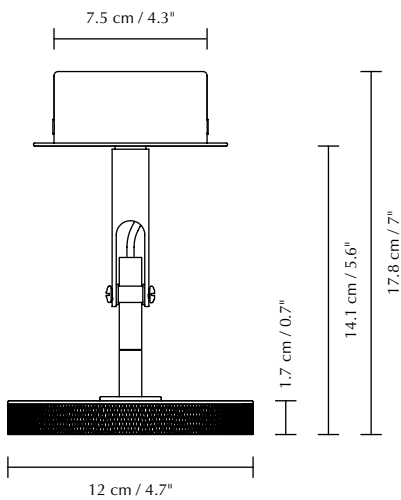

ASTERIA SPOT

Designed by Søren Ravn Christensen

Recessed or surface mounted spot

DIMENSIONS

Ø: 12 cm / 4.7"
H: 14.1 cm (17.8 cm) / 5.6" (7")

MARKINGS, TESTS & CERTIFICATIONS

CE, UKCA (for indoor use), IP2X

MATERIAL

Steel and aluminium

WARRANTY

10-year warranty against manufacturer defects

WEIGHT

590 g / 1.3 lb

WEIGHT INCL. PACKAGING

1.2 kg / 2.6 lb

LIGHT SOURCE

6W COB LED spot built-in. 3000 K - 500 lumen. CRI 91
30000 H. Dimmable with external dimmer*

PACKAGING DIMENSIONS (L x W x H)

15.8 x 28.1 x 14.6 cm / 6.2 x 11.1 x 5.7"

ASSEMBLY TIME

20 min

MEDIA KIT

Photos and press material
Download at umage.presscloud.com